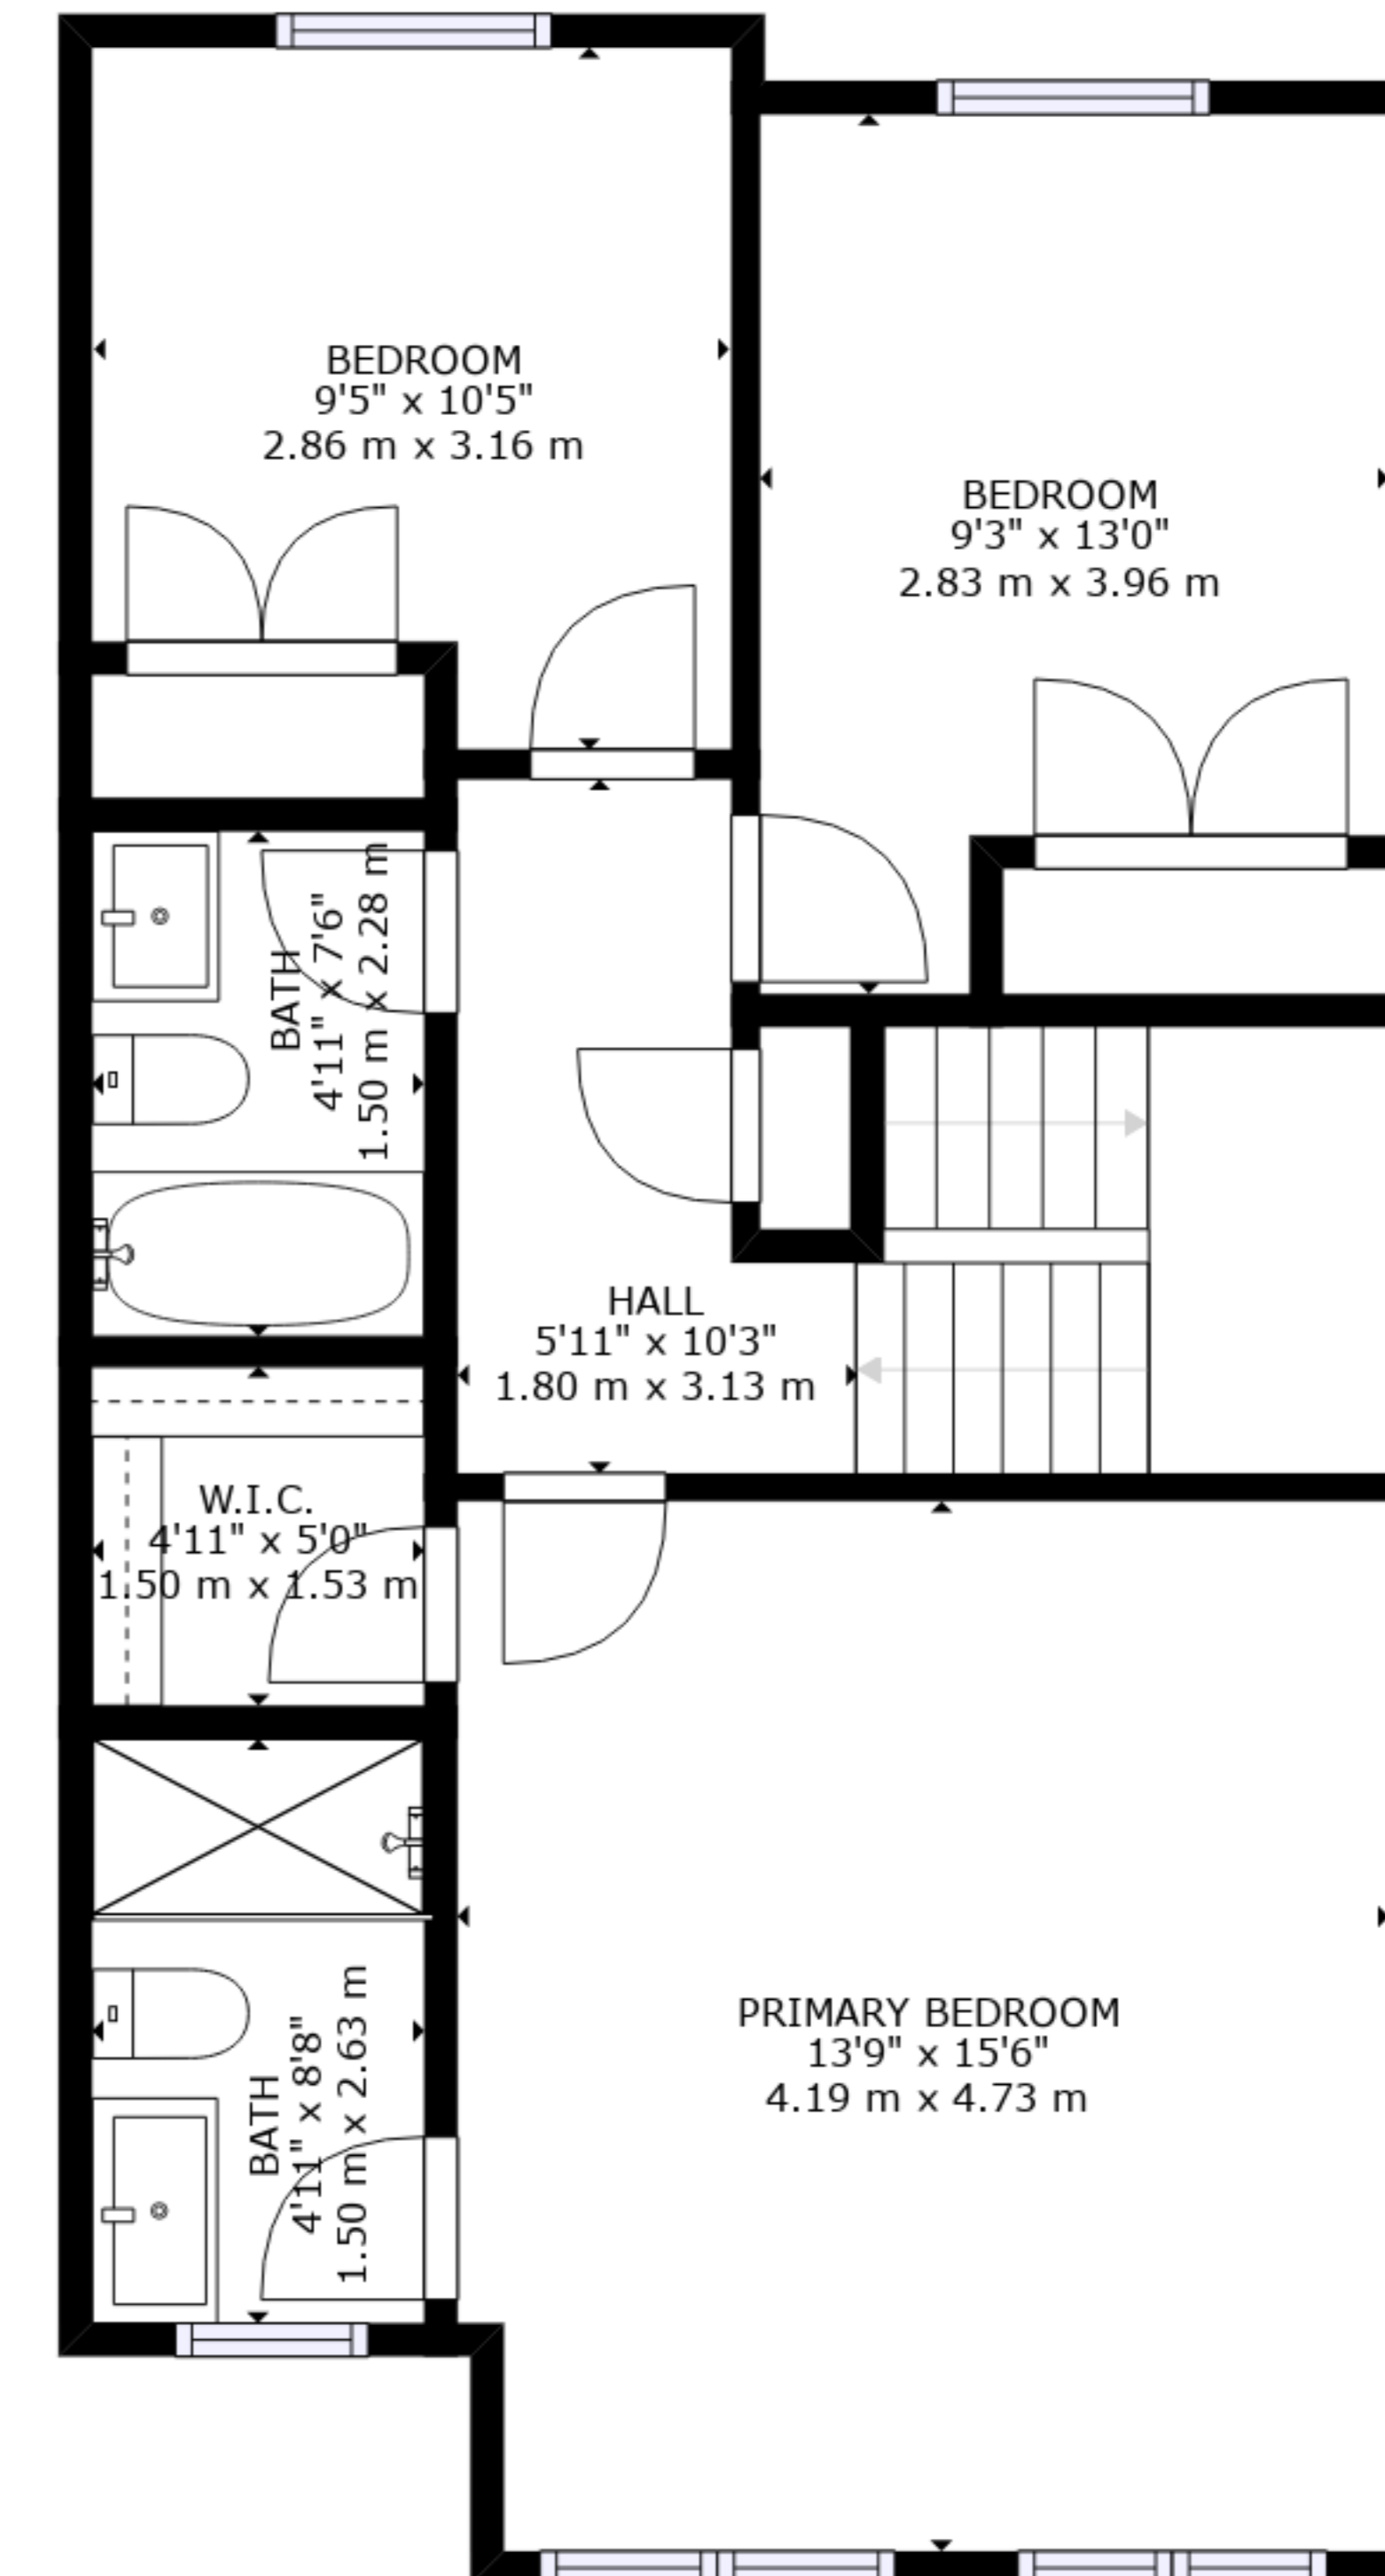

FLOOR 1

FLOOR 2

FLOOR 3

GROSS INTERNAL AREA
 FLOOR 1: 494 sq. ft, 46 m², FLOOR 2: 545 sq. ft, 51 m²
 FLOOR 3: 679 sq. ft, 63 m², EXCLUDED AREAS:
 PATIO: 313 sq. ft, 29 m², BALCONY: 93 sq. ft, 9 m²
 TOTAL: 1718 sq. ft, 160 m²
 SIZES AND DIMENSIONS ARE APPROXIMATE, ACTUAL MAY VARY.