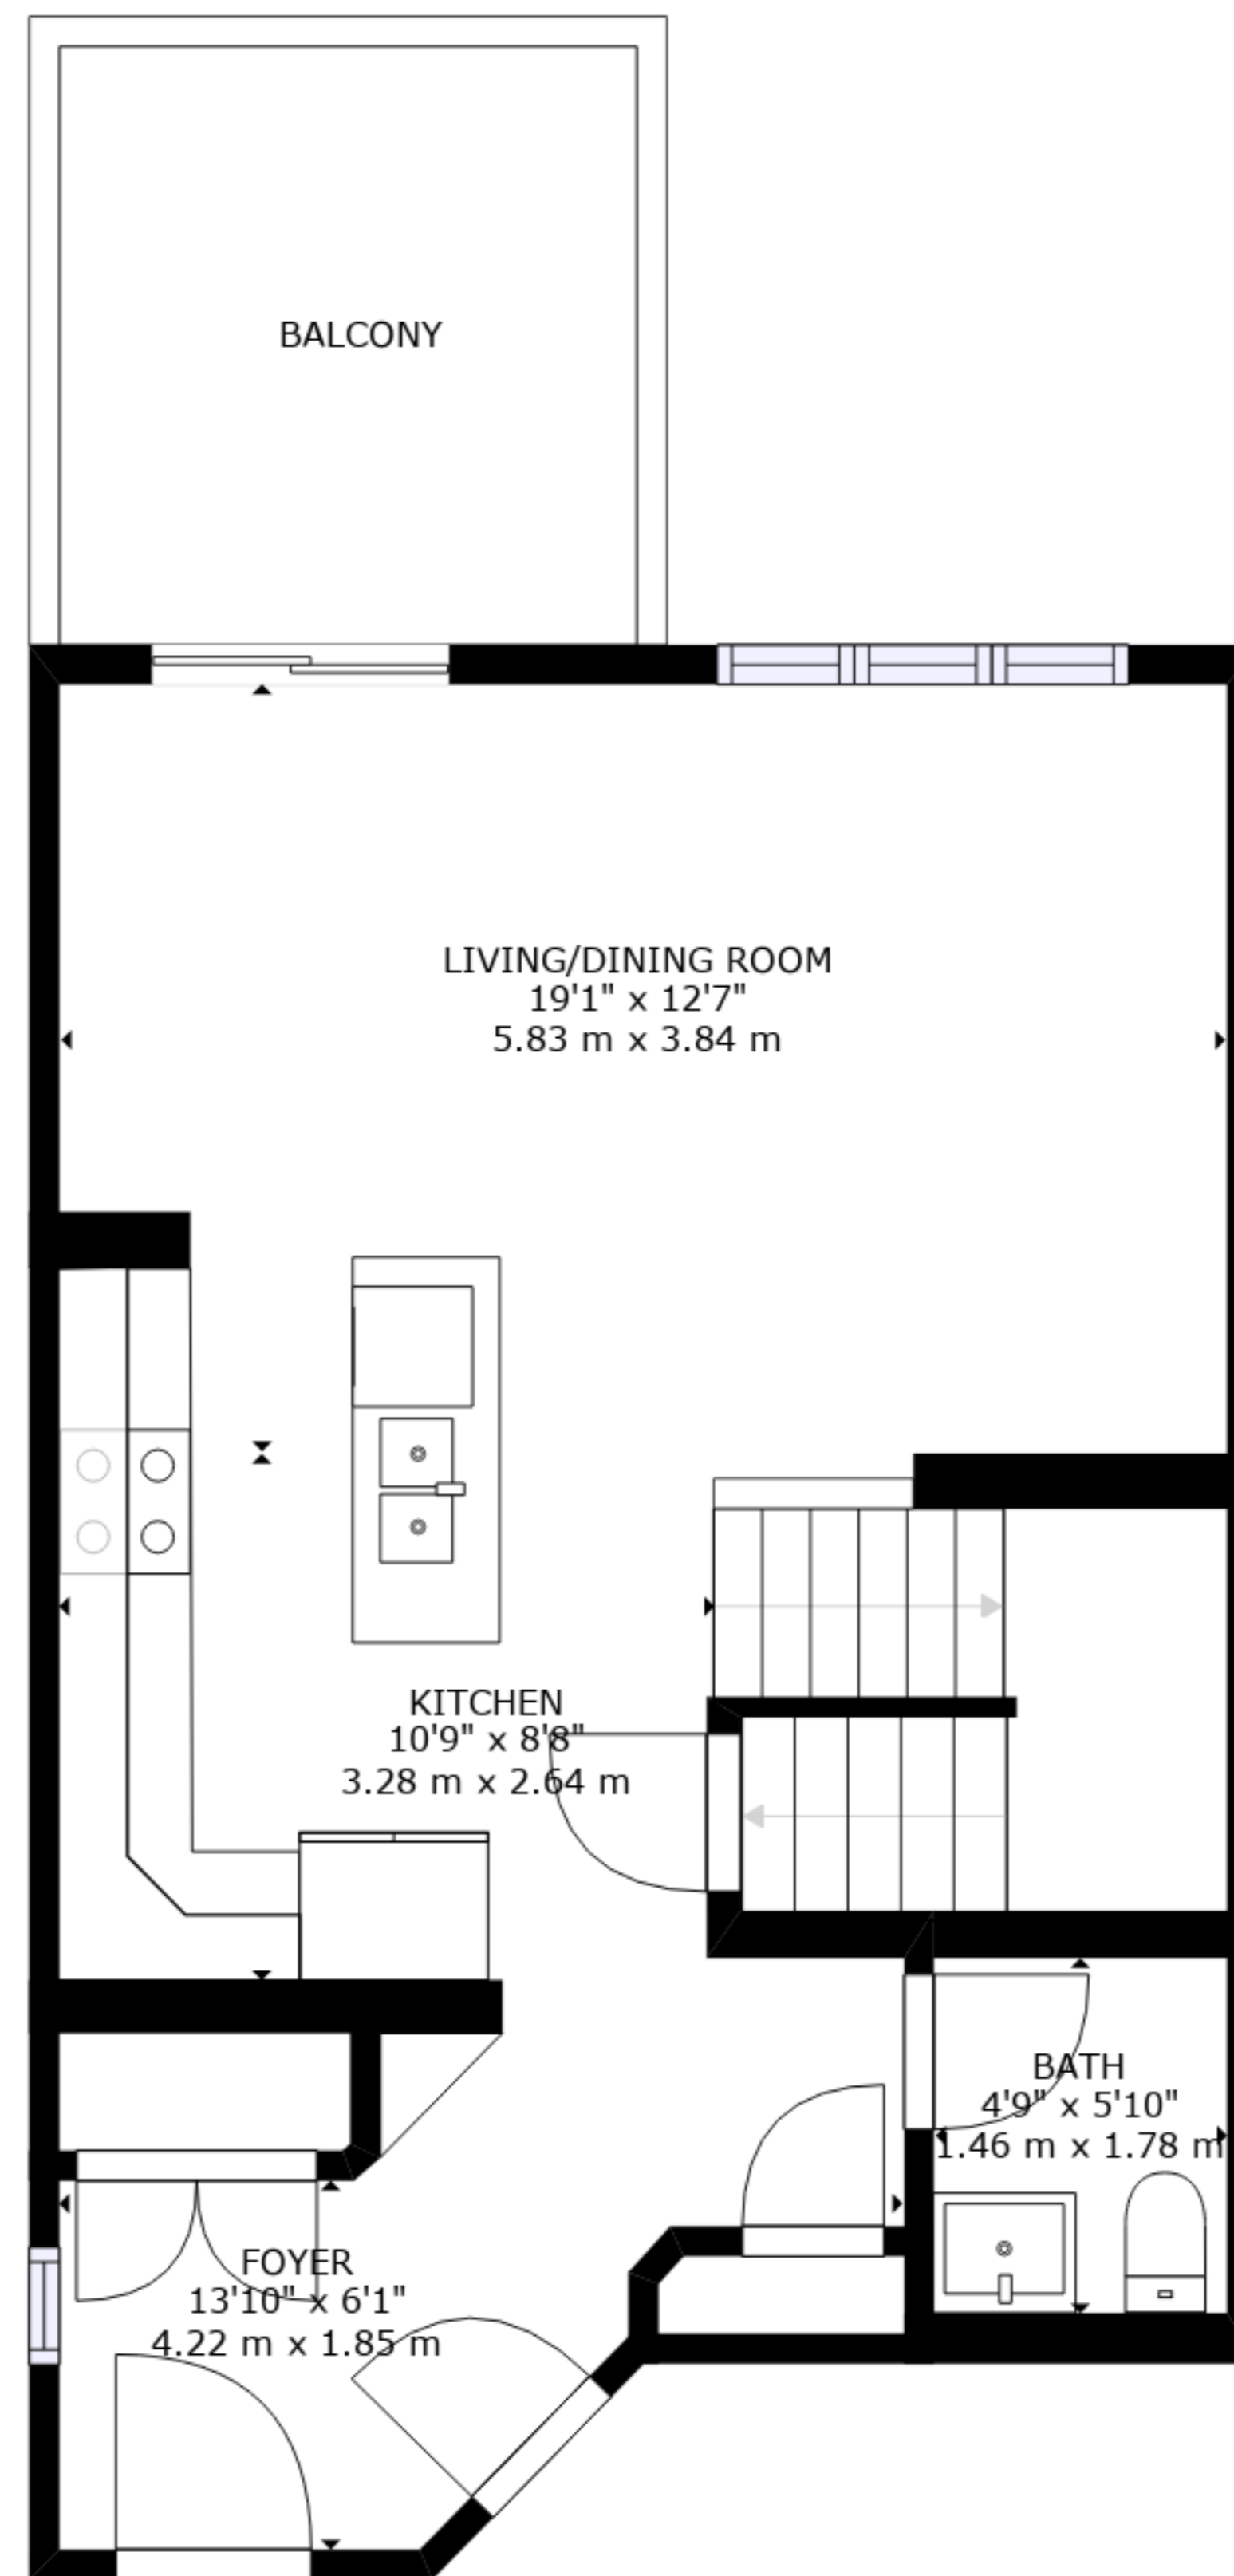

FLOOR 1

FLOOR 2

FLOOR 3

GROSS INTERNAL AREA
 FLOOR 1: 494 sq. ft, 46 m², FLOOR 2: 545 sq. ft, 51 m²
 FLOOR 3: 679 sq. ft, 63 m², EXCLUDED AREAS:
 PATIO: 313 sq. ft, 29 m², BALCONY: 93 sq. ft, 9 m²
 TOTAL: 1718 sq. ft, 160 m²
 SIZES AND DIMENSIONS ARE APPROXIMATE, ACTUAL MAY VARY.